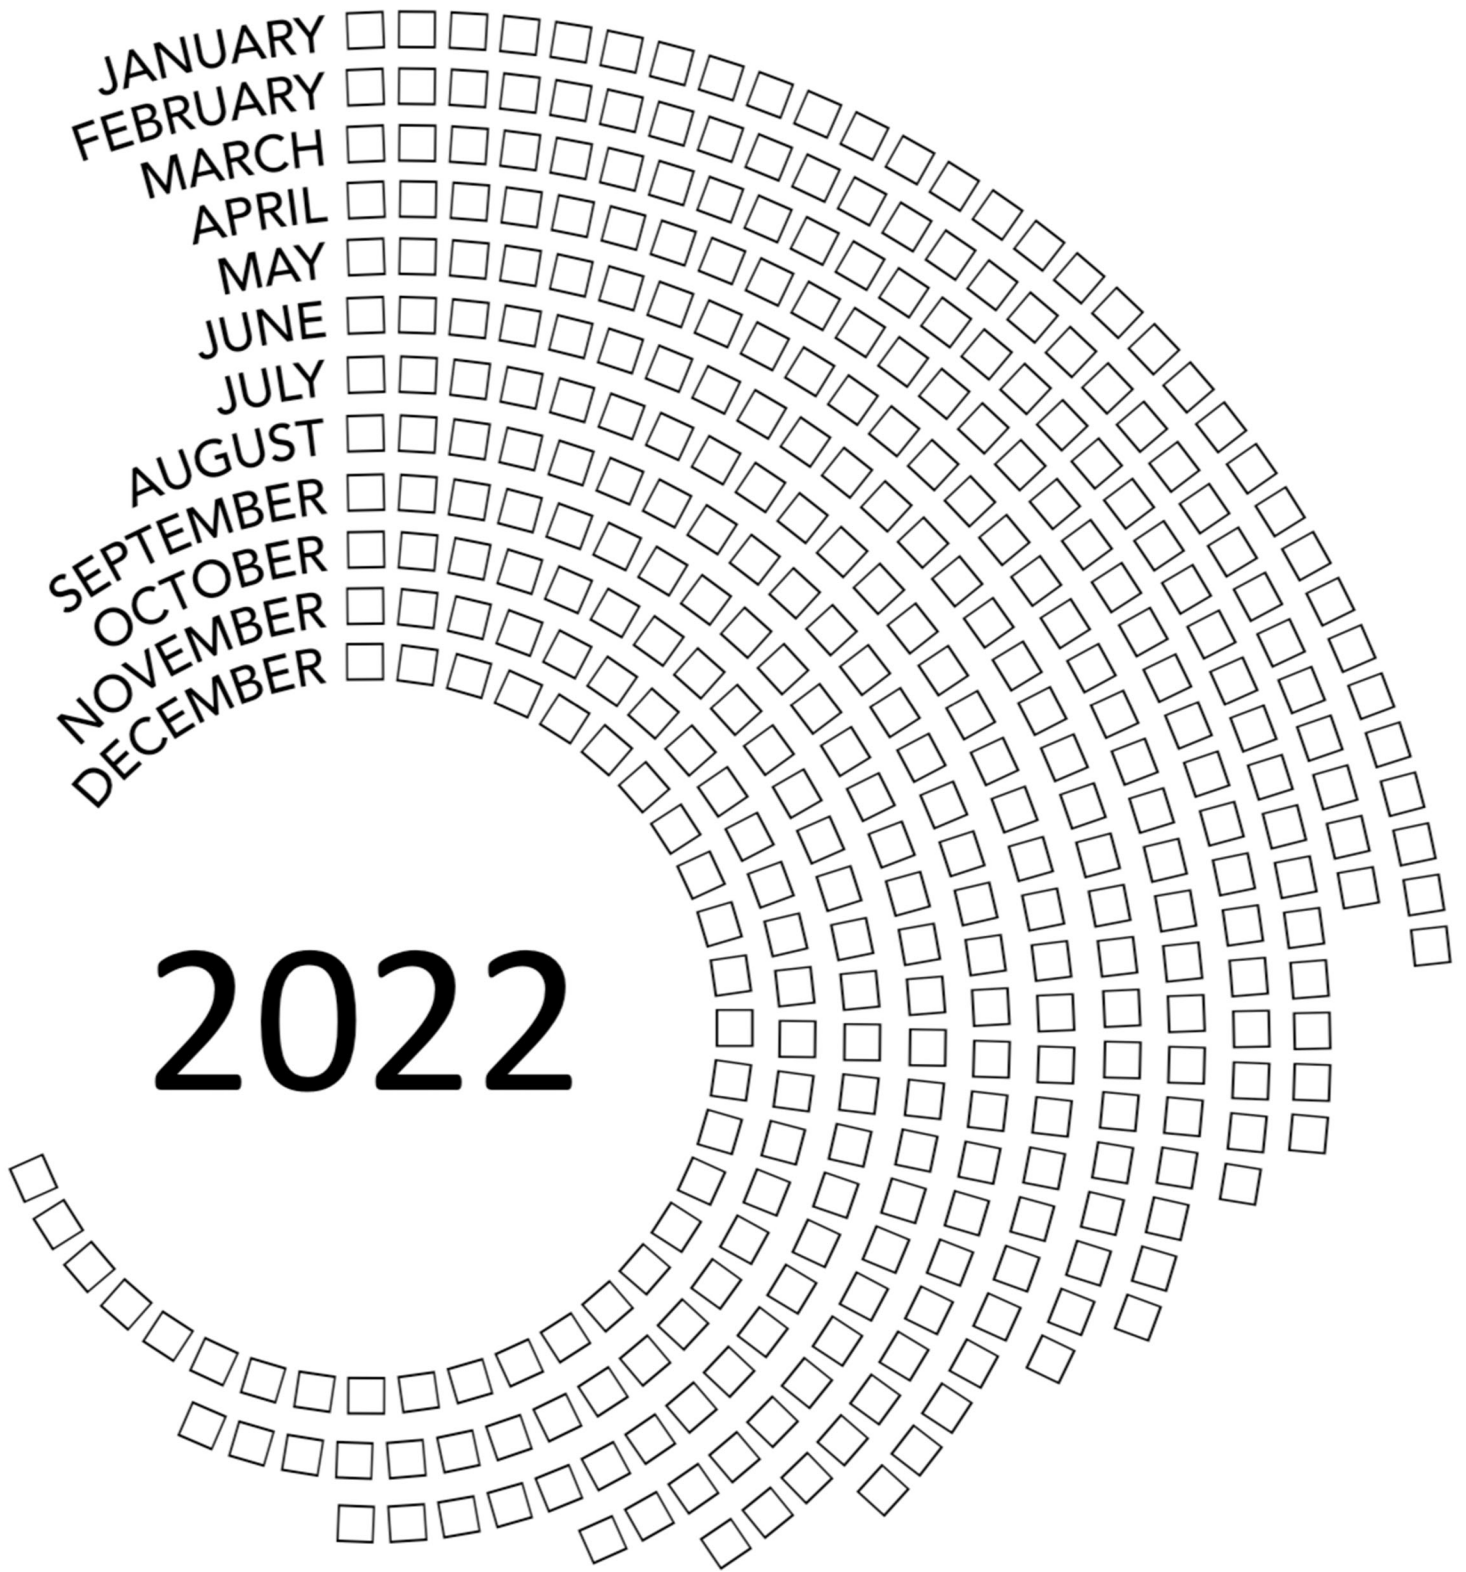

Copyright 2021 by Sarah Reeb. Round Calendar Chart by Sarah Reeb is licensed under the Creative Commons Attribution-NonCommercial-ShareAlike 4.0 International License. To view a copy of this license, visit <http://creativecommons.org/licenses/by-nc-sa/4.0/>.